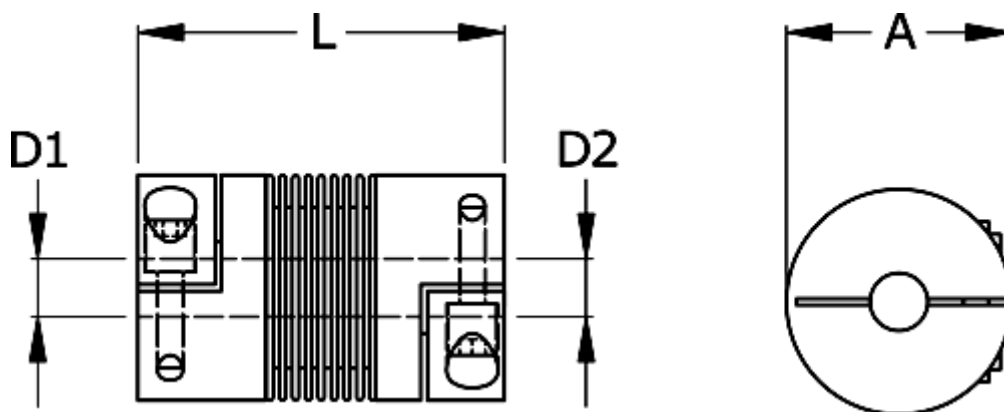

Data Sheet

Article number: 3330405001125070

Description: Bellow coupling type 4 size500
Length 112 mm, bore 50/70 mm

Measures

A	= 122
D1	= 50
D2	= 70
L	= 112
Nom. torque NM (Tkn)	= 500